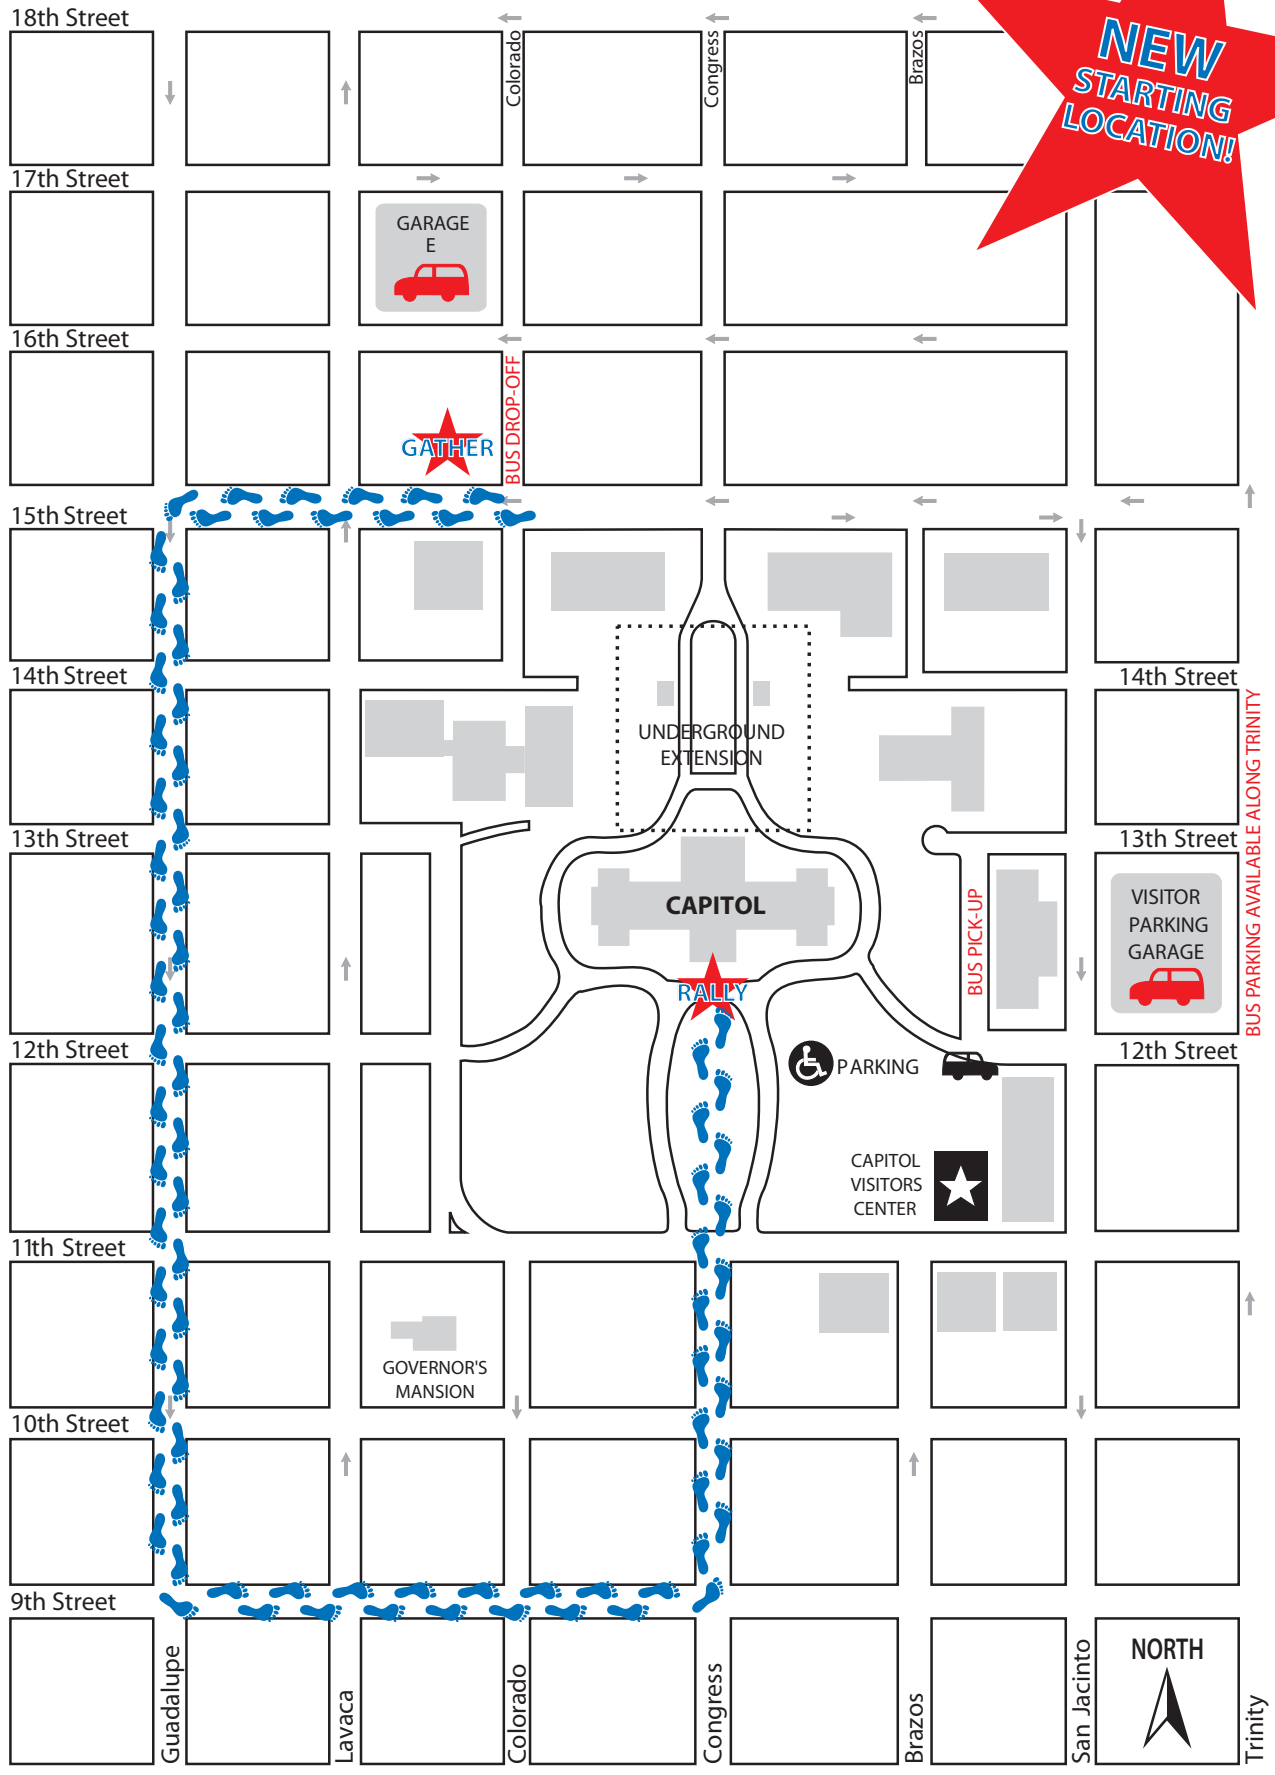

2012 Texas Rally for Life Map

updated 1/5/12

= Parking